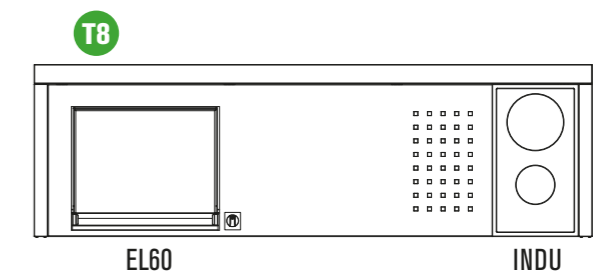

OASI 205 - C5
COMBINATIONS

8 Unique top to choose

OASI		
205.C5	205 x 56 H 88 cm	~130/140

OASI 97 ICE

Outdoor Fridge

OASI		
97 ICE	97 x 56 H 88 cm	60

1 OASI 97 ICE

3 OASI 97 ICE

2 OASI 97 ICE

4 OASI 97 ICE

Inox 304 – fridge classe A / IPx4
Temperature 0°/10°C
N.3 piani estraibili
Vetro triplo strato (filtri UV)

EN_Stainless steel 304 – Fridge Energy Class A / IPX4
 Temperature range 0°/10° C
 N.3 removable shelves