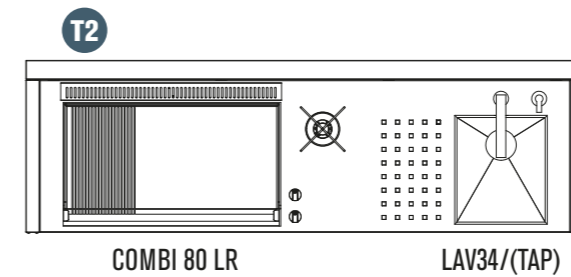

OASI 205 - C5
COMBINATIONS

8 Unique top to choose

OASI		
205.C5	205 x 56 H 88 cm	~130/140

OASI 97 ICE

Outdoor Fridge

OASI		
97 ICE	97 x 56 H 88 cm	60

1 OASI 97 ICE

3 OASI 97 ICE

2 OASI 97 ICE

4 OASI 97 ICE

Inox 304 – fridge classe A / IPx4
Temperature 0°/10°C
N.3 piani estraibili
Vetro triplo strato (filtri UV)

EN_Stainless steel 304 – Fridge Energy Class A / IPX4
 Temperature range 0°/10° C
 N.3 removable shelves