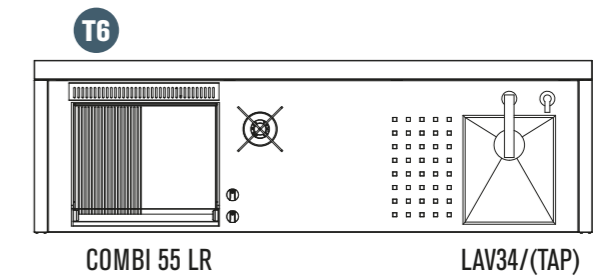

OASI 205 - C5
COMBINATIONS

8 Unique top to choose

OASI		
205.C5	205 x 56 H 88 cm	~130/140

OASI 97 ICE

Outdoor Fridge

OASI		
97 ICE	97 x 56 H 88 cm	60

1 OASI 97 ICE

3 OASI 97 ICE