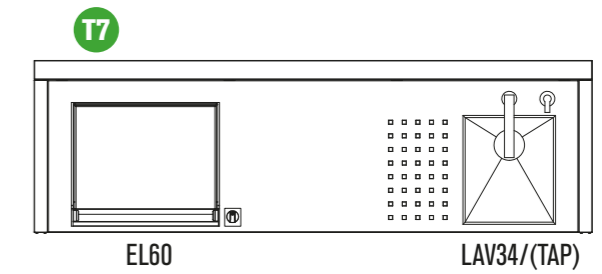

OASI 205 - C5
COMBINATIONS

8 Unique top to choose

OASI		
205.C5	205 x 56 H 88 cm	~130/140

OASI 97 ICE

Outdoor Fridge

OASI		
97 ICE	97 x 56 H 88 cm	60

1 OASI 97 ICE

3 OASI 97 ICE