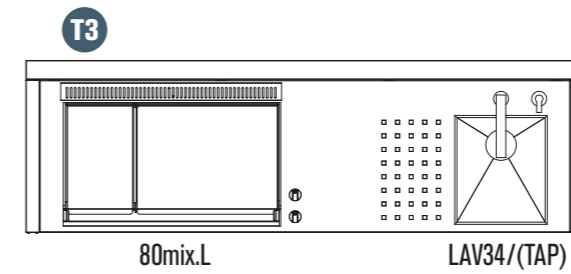

OASI 205 - C5
COMBINATIONS

8 Unique top to choose

OASI		
205.C5	205 x 56 H 88 cm	~130/140

OASI 97 ICE

Outdoor Fridge

OASI		
97 ICE	97 x 56 H 88 cm	60

1 OASI 97 ICE

3 OASI 97 ICE