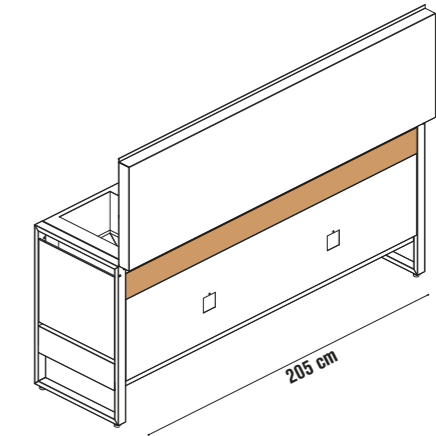

OASI 205 - C5
COMBINATIONS

8 Unique top to choose

OASI		
205.C5	205 x 56 H 88 cm	~130/140

OASI 97 ICE

Outdoor Fridge

OASI		
97 ICE	97 x 56 H 88 cm	60

1 OASI 97 ICE

3 OASI 97 ICE