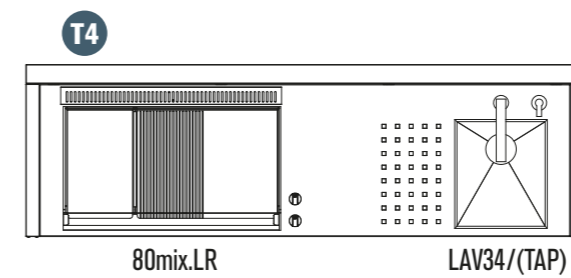

OASI 205 - C5
COMBINATIONS

8 Unique top to choose

OASI		
205.C5	205 x 56 H 88 cm	~130/140

OASI 97 ICE

Outdoor Fridge

OASI		
97 ICE	97 x 56 H 88 cm	60

1 OASI 97 ICE

3 OASI 97 ICE