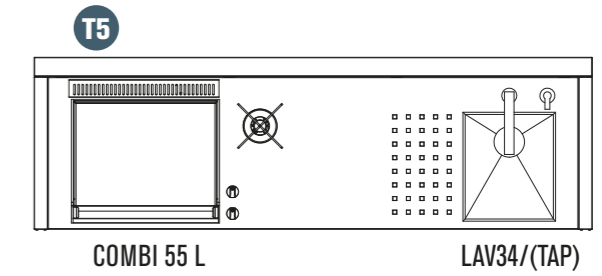

OASI 205 - C5
COMBINATIONS

8 Unique top to choose

OASI		
205.C5	205 x 56 H 88 cm	~130/140

OASI 97 ICE

Outdoor Fridge

OASI		
97 ICE	97 x 56 H 88 cm	60

1 OASI 97 ICE

3 OASI 97 ICE