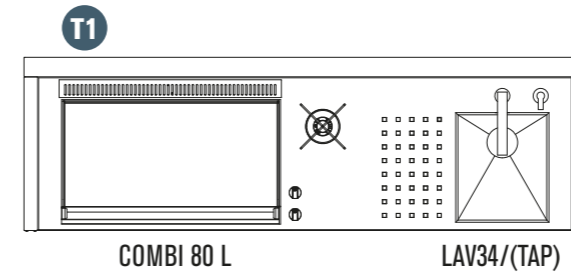

OASI 205 - C5
COMBINATIONS

8 Unique top to choose

OASI		
205.C5	205 x 56 H 88 cm	~130/140

OASI 97 ICE

Outdoor Fridge

OASI		
97 ICE	97 x 56 H 88 cm	60

1 OASI 97 ICE

3 OASI 97 ICE